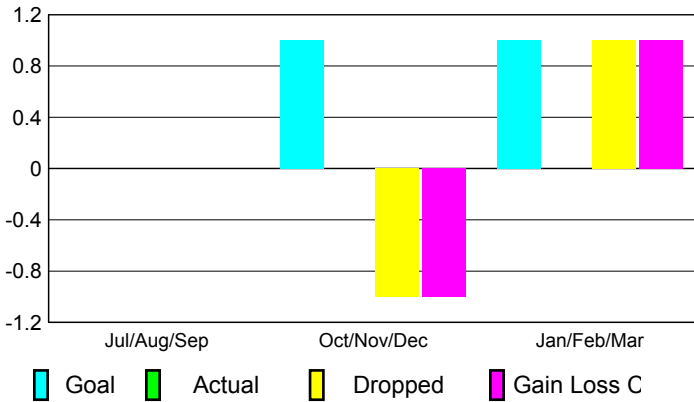

2008-2009 GMT Quarterly Report for District (or Undistricted) **District 355 F**

GMT: **BYEONG-DEOK KIM**

Location: **REPUBLIC OF KOREA**

GMT CA: **5**

CLUBS

Club Results 2008-2009

Clubs 2007-2008

Month	New Club Goal	Actual New Clubs	Actual Dropped Clubs	Gain/Loss of Clubs	Gain/Loss of Clubs
Jul/Aug/Sep	0	0	0	0	0
Oct/Nov/Dec	1	0	-1	-1	0
Jan/Feb/Mar	1	0	1	1	2
Totals	2	0	0	0	2

Club Results 2008-2009

Goal, New, Dropped, Gain/Loss