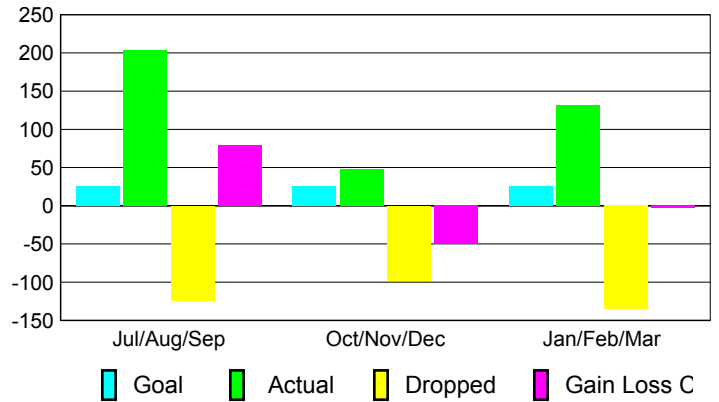

Membership Results 2008-2009

Goal, New, Dropped, Gain/Loss