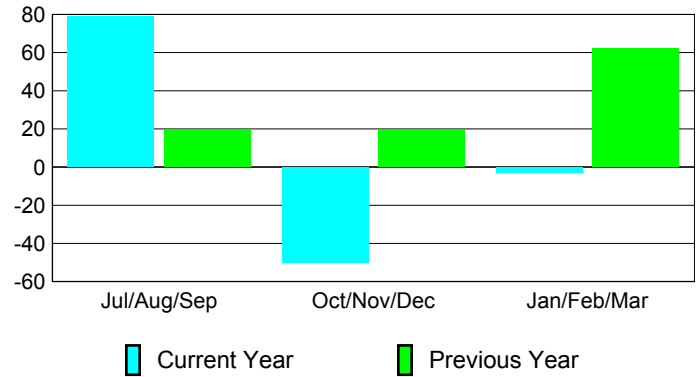

Comparison of Membership Gain/Loss

Current Year Compared to the Previous Year