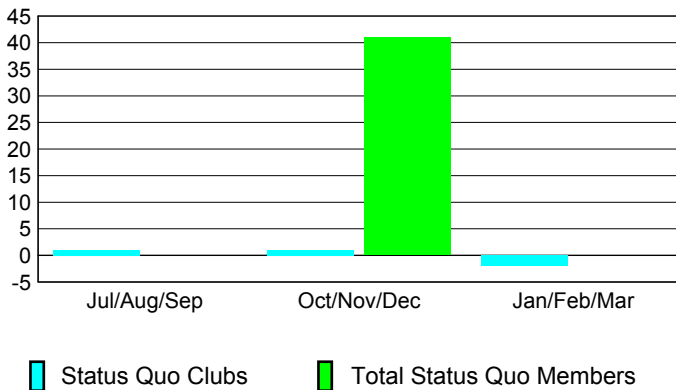

### Clubs 2007-2008

Month	New Club Goal	Actual New Clubs	Actual Dropped Clubs	Gain/Loss of Clubs	Gain/Loss of Clubs
Jul/Aug/Sep	0	0	0	0	0
Oct/Nov/Dec	1	0	-1	-1	0
Jan/Feb/Mar	1	0	1	1	2
<b>Totals</b>	<b>2</b>	<b>0</b>	<b>0</b>	<b>0</b>	<b>2</b>

### Club Results 2008-2009

Goal, New, Dropped, Gain/Loss

### Comparison of Club Gain/Loss

Current Year Compared to the Previous Year

### YTD Status Quo Clubs 2008-2009

Status Quo Clubs Compared to Status Quo Members