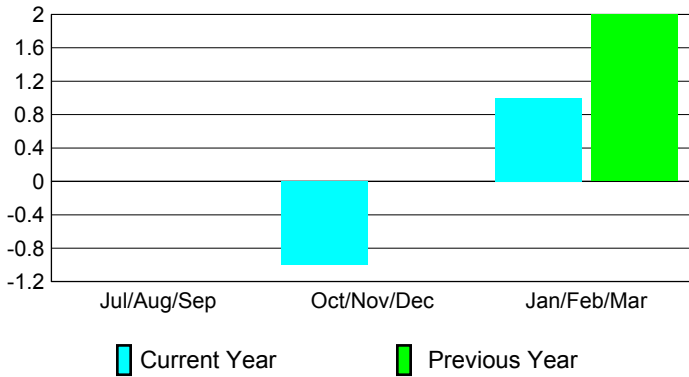

Comparison of Club Gain/Loss

Current Year Compared to the Previous Year